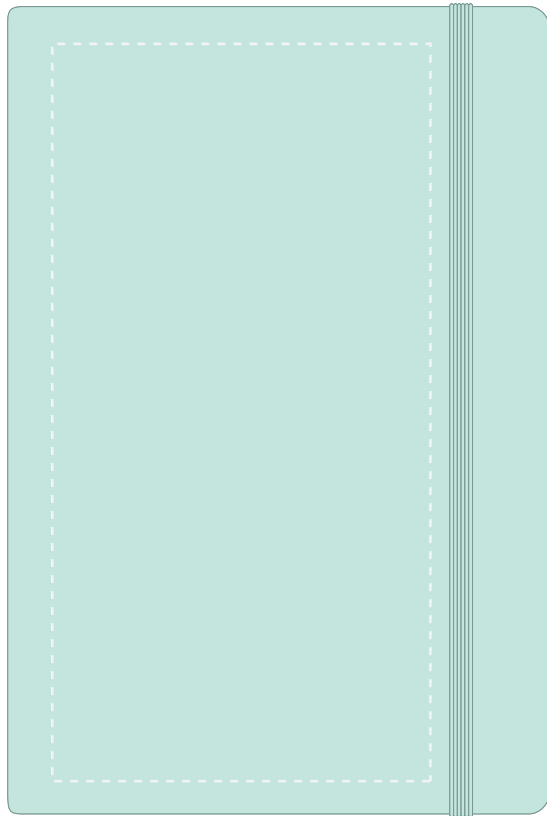

Your Ref:  
Our Ref:

Quantity:  
Version: 1

Product Code: QS0345  
Product Colour: PASTEL GREEN

**PRINTING CONCERNS:**

Please note that this product has Sustainability Markings that are not visible from this perspective

We stock this item in the following colours

**PANTONE REFERENCE(S)**

Full Colour Printing

Product Image for visualisation - colours may vary

ARTWORK SCALE 50%

- CENTRED TO PRINT AREA
- CENTRED TO NOTEBOOK

ARTWORK SCALE 50%

- CENTRED TO PRINT AREA
- CENTRED TO NOTEBOOK

The dashed line is to demonstrate print area and will not appear on your printed item

**PLEASE NOTE:**

- All colours including print and product are for visual purposes only and should not be regarded as the actual colour of the product and print.
- Some products may vary from batch to batch and may differ from previous orders.
- The colour and texture of a product can also have an effect on the final print colour.
- By approving this order we accept that you understand these terms.