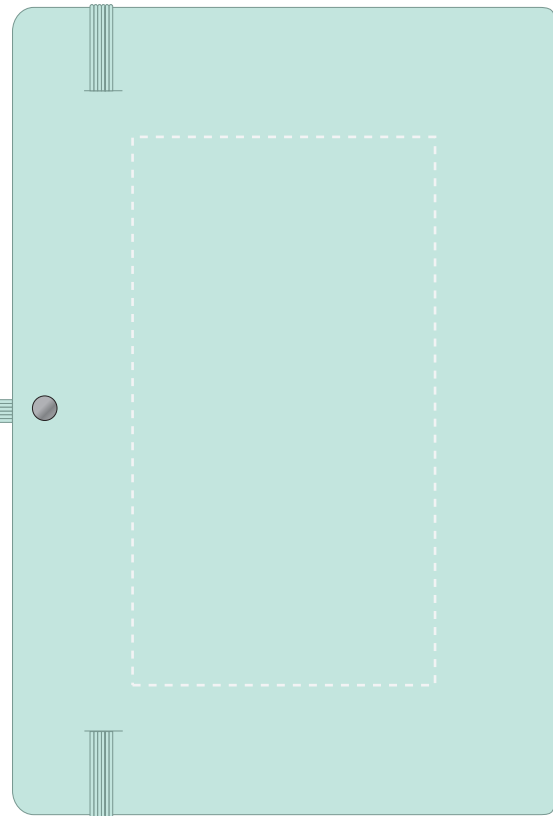

We stock this item in the following colours

**PANTONE REFERENCE(S)**

Full Colour Printing

Product Image for visualisation - colours may vary

ARTWORK SCALE 50%

- CENTRED TO PRINT AREA
- CENTRED TO NOTEBOOK

ARTWORK SCALE 50%

- CENTRED TO PRINT AREA
- CENTRED TO NOTEBOOK

The dashed line is to demonstrate print area and will not appear on your printed item

**PLEASE NOTE:**

- All colours including print and product are for visual purposes only and should not be regarded as the actual colour of the product and print.
- Some products may vary from batch to batch and may differ from previous orders.
- The colour and texture of a product can also have an effect on the final print colour.
- By approving this order we accept that you understand these terms.

To proceed, please approve visual via the online system.

ARTWORK SCALE 100%

Max print area: 195mm x 100mm

ARTWORK SCALE 100%

Max print area: 145mm x 80mm